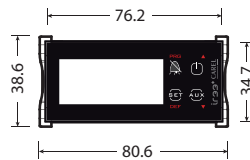

Faceplates and drilling templates

ir33+